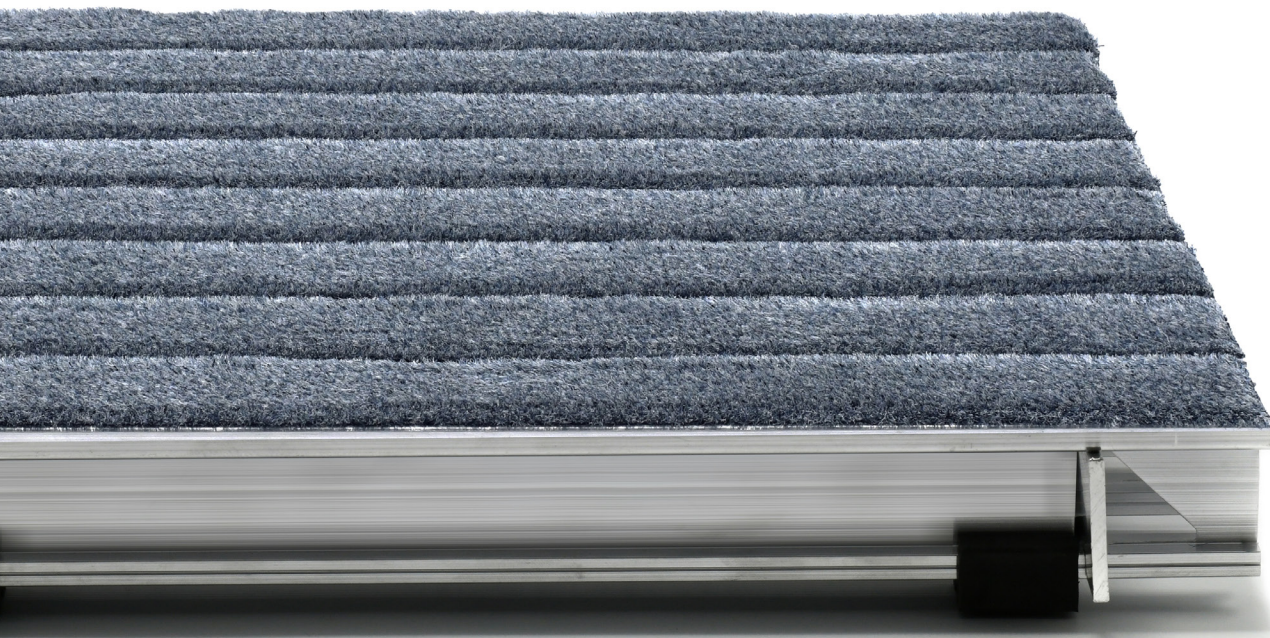

Pedigrid

Stop dirt at the door with durable Pedigrid. Ideal for high-traffic areas, these aluminum recessed grids with scraping capabilities enhance traction and scrape shoes to trap large amounts of dirt, mud, slush, and snow. With many aesthetic choices, Pedigrid looks as good as it performs. This eco-friendly and functional scraper matting system is perfect for new construction or existing recesses.

Features

- Aluminum tread rails
- Aluminum key lock bar
- For new construction or existing recesses
- Available with or without drain pans

Benefits

- Completely customizable
- Pedigrid's sizeable depth is perfect for trapping large amounts of snow and debris.
- Easy to clean

Pedigrid

Product Details

- 1 11/16" (42.9mm) grid depth
- 3.14 lbs/sq ft product weight
- 1 1/2" (38.1mm) O.C. tread spacing
- 1" (25.4mm) EPDM cushion
- 400 lbs/wheel rolling load capacity
- All aluminum tread surface model available Pedigrid SA G8