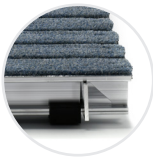

Pedigrid

Product Details

- 1 11/16" (42.9mm) grid depth
- 3.14 lbs/sq ft product weight
- 1 1/2" (38.1mm) O.C. tread spacing
- 1" (25.4mm) EPDM cushion
- 400 lbs/wheel rolling load capacity
- All aluminum tread surface model available Pedigrid SA G8

Certifications

- Static Coefficient of Friction Test
- Pedigrid ASTM E-648 Test
- CDPH Standard Method v1.1 VOC Emission Testing
- Cradle-to-Cradle Certified™ Silver

Model Options

Pedigrid G1